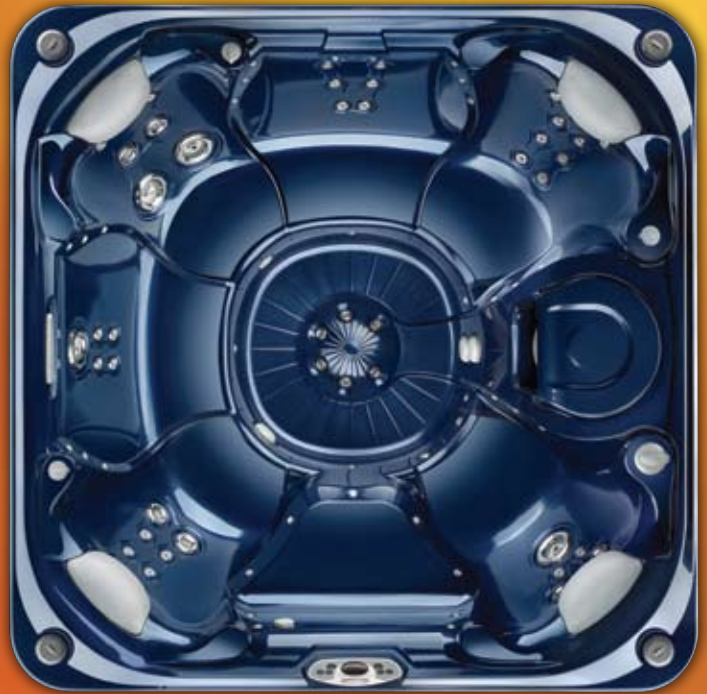

Pulse[®]Se

Seating Capacity	6 adults
Dimensions	7'5" x 7'5" x 38"H / 2.26m x 2.26m x .97mH
Water Capacity	380 gallons / 1,438 liters
Weight	920 lbs. / 417 kg dry; 5,154 lbs. / 2,337 kg filled*
Spa Shell & ELMwood™ Cabinet Options	
Pearl	Autumn, Driftwood or Espresso
Platinum	Driftwood
Sapphire	Driftwood
Lighting	Raio [®] lighting system (multi-color LED)
Music System (Optional)	Wireless music system with iCast™ transmitter, 4 speakers and amplifier
Hydromassage Jets (Total-50)	4 Combination XL, 6 Combination, 40 Direct (all jets with stainless steel trim)
Waterfall	Vidro™ (backlit, multi-color LED)
Control System	IQ 2020 [®] 230v/50amp, 60Hz Includes G.F.C.I. protected sub-panel
Heater	No-Fault [®] , 4000w/230v
Jet Pump 1	Wavemaster [®] 9000; One-speed, 2.5 HP Continuous Duty, 4.8 HP Breakdown Torque
Jet Pump 2	Wavemaster [®] 9200; Two-speed, 2.5 HP Continuous Duty, 4.8 HP Breakdown Torque
Circulation Pump	SilentFlo 5000 [®]
Ozone System (Optional)	FreshWater [®] III Corona Discharge
Effective Filtration Area	65 sq. ft., top loading
Vinyl Cover	Ash, Espresso or Rust, 3.5" to 2.5" tapered, 2 lb. density foam core, UL classified, ASTM rated
Cover Lifter (Optional)	CoverCradle [®] , CoverCradle [®] II, Lift 'n Glide [®] or UpRite [®]

* Includes water and 6 adults weighing 175 lbs. each
Export models available in 230v, 50Hz, 1500w Heater

Shell Colors

Pearl Platinum Sapphire

Cabinet Colors

Autumn Driftwood Espresso

Cover Colors

Ash Espresso Rust